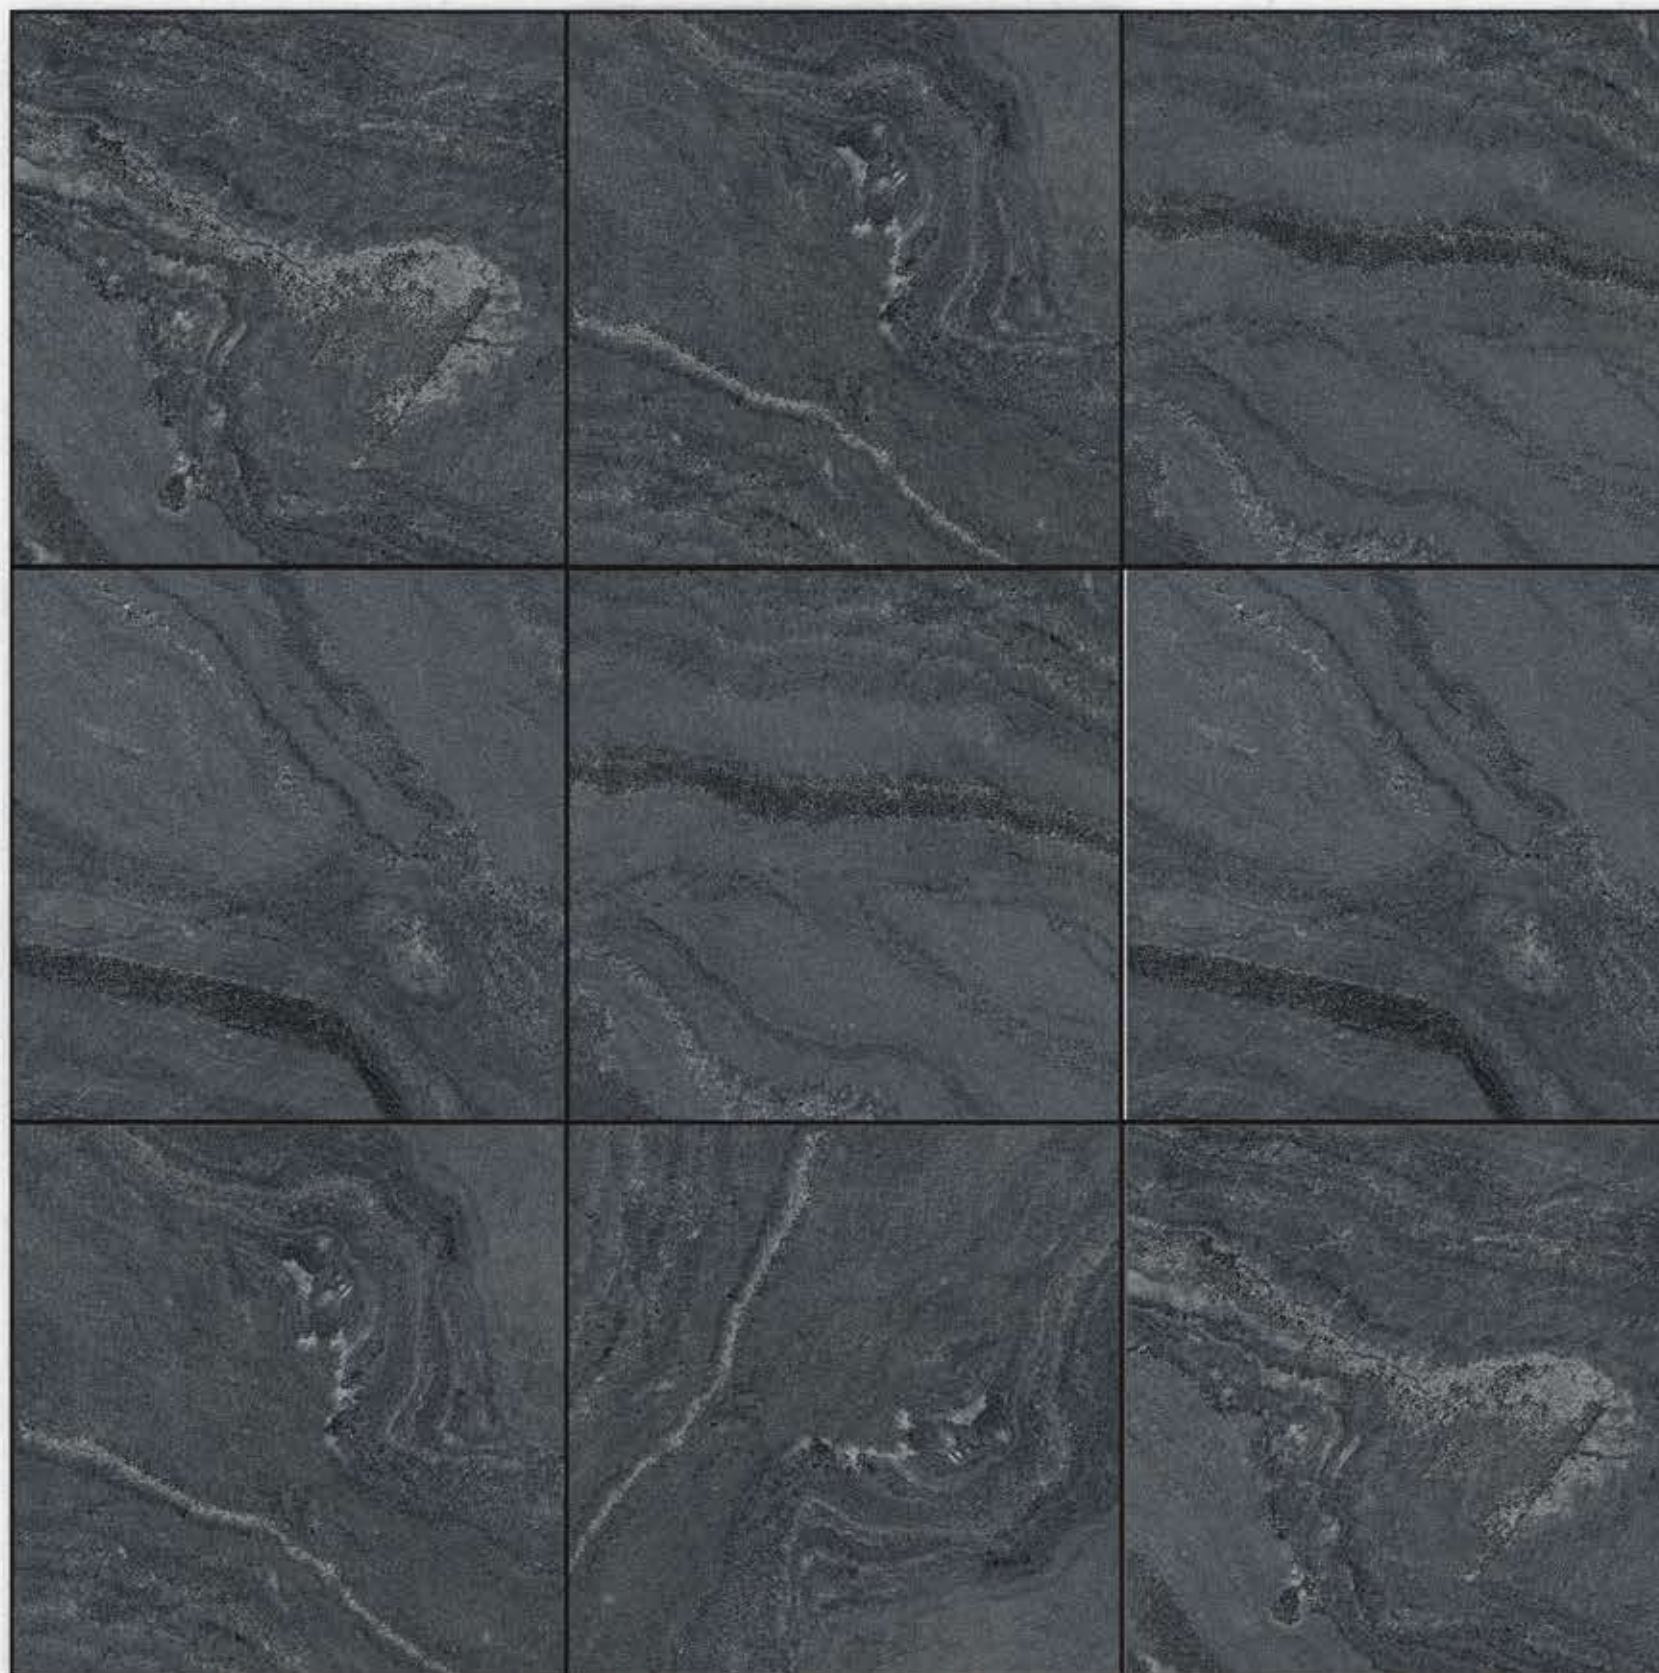

12 mm THICKNESS

**HEAVY DUTY**  
DIGITAL VITRIFIED  
PARKING TILES

6031

**PLAIN FINISH**

400x400 mm  
12 mm THICKNESS

**HEAVY DUTY**  
DIGITAL VITRIFIED  
PARKING TILES

**6032-D**

---