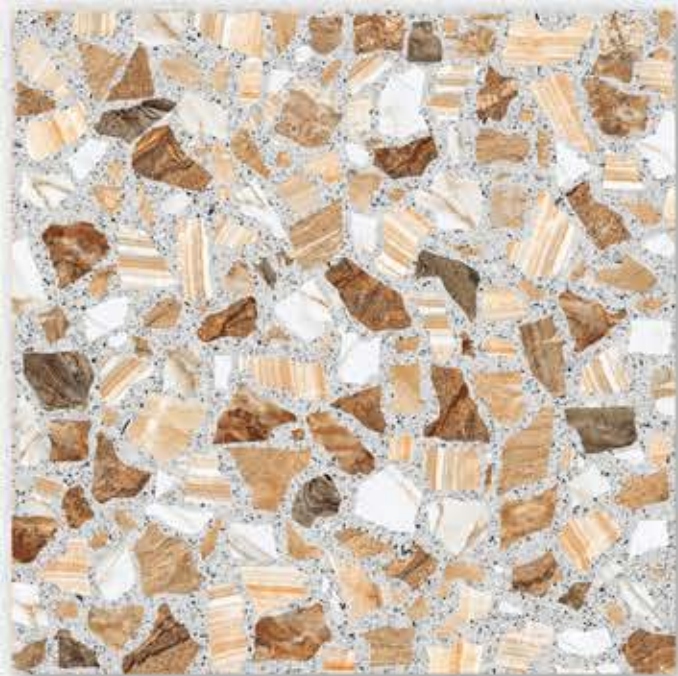

**PLAIN FINISH**

**400x400 mm**  
**12 mm THICKNESS**

**6073**

**PLAIN FINISH**

400x400 mm

12 mm THICKNESS

**HEAVY DUTY**  
DIGITAL VITRIFIED  
PARKING TILES

6074